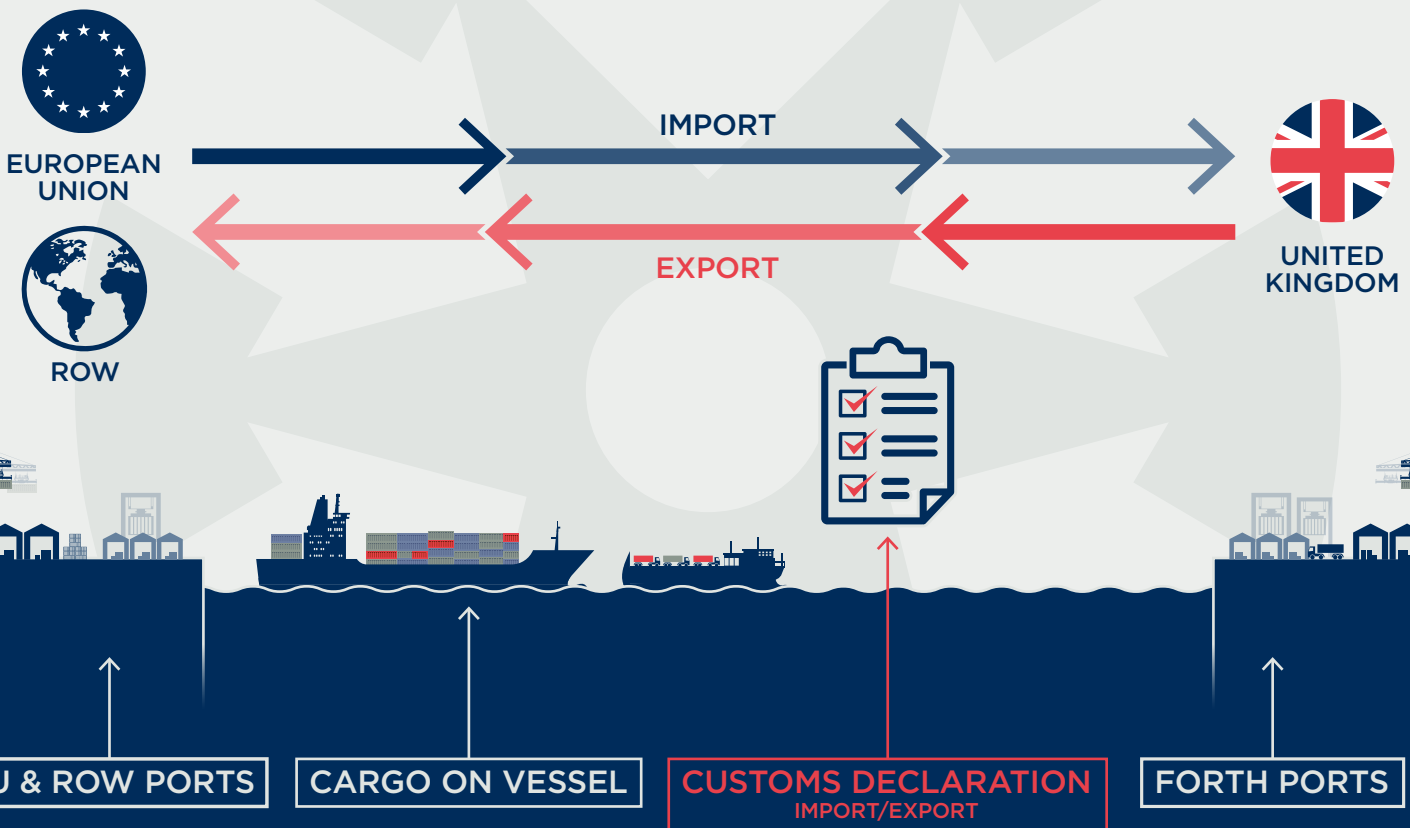

Forth Ports has Simplified Customs Declaration Procedure (SCDP) authorisation and can undertake various types of customs and excise declarations on your behalf.

- Options include clearance to free circulation upon cargo arrival
- Ability to enter into customs warehouse to defer payment of import duty (customs authorisation required)
- Pre-lodgement of full and simplified customs entries to keep the flow
- Benefit of port having direct access to all customs clearance documentation for the release of goods
- All ports have temporary storage and customs controls in place

Forth Ports is a trusted business partner with AEO accreditation and has experience in handling non EU goods.

DISCUSS YOUR CUSTOMS NEEDS WITH OUR CUSTOMS TEAM

Derek Robertson

Group Customs Manager

T: 0131 555 8771 | M: 07548 097 718
Derek.Robertson@forthports.co.uk

Nadia White

Group Customs Assistant

T: 01375 852 240
Nadia.White@potll.com

Find us on social media

forthports.co.uk