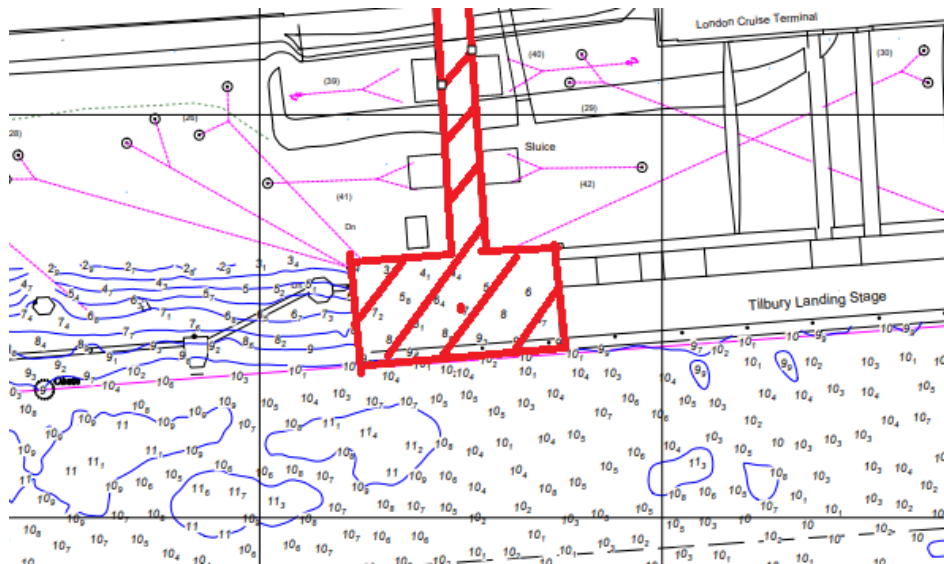

Ports of Tilbury and Tilbury2 Notice to Mariners – No.10 of 2024

Closure of Tilbury RoRo Berth for Essential Upgrade Works

Please be advised that the Tilbury RoRo berth and bridge will be closed for essential upgrade works starting from:

Thursday 31st October – Thursday 28th November 2024.

We appreciate your patience and cooperation during this time.

For any queries or further information, please contact the Lock office on +44 (0) 1375 852456 or VHF 04.